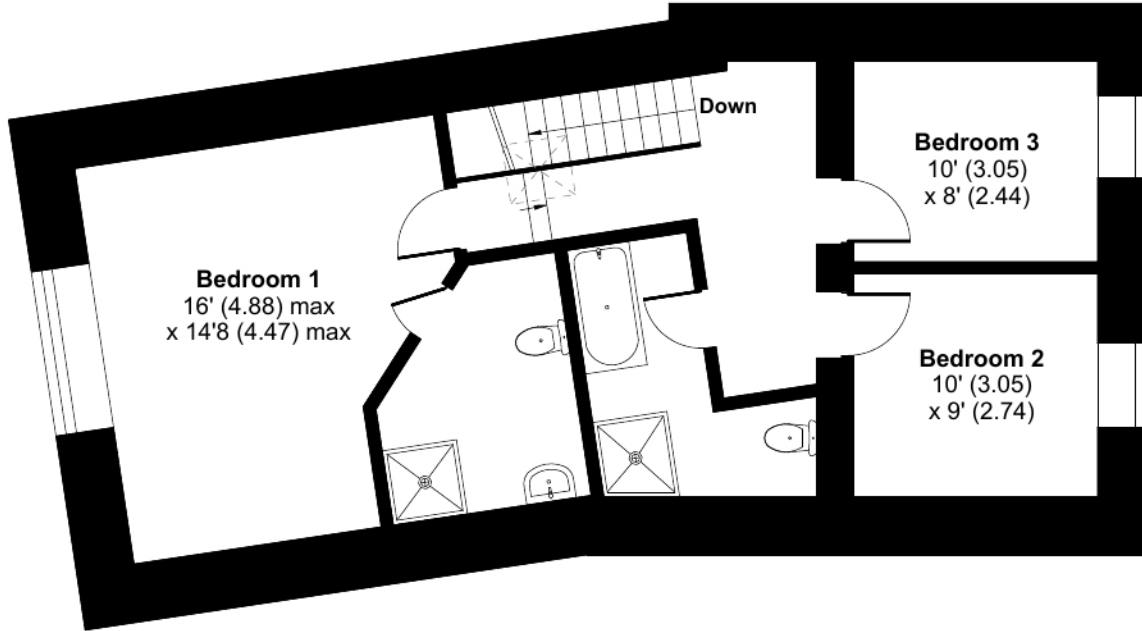

Prince Of Wales Dunkerton Hill, Peasedown St. John, Bath, BA2

Approximate Area = 1521 sq ft / 141.3 sq m

For identification only - Not to scale

FIRST FLOOR

GROUND FLOOR