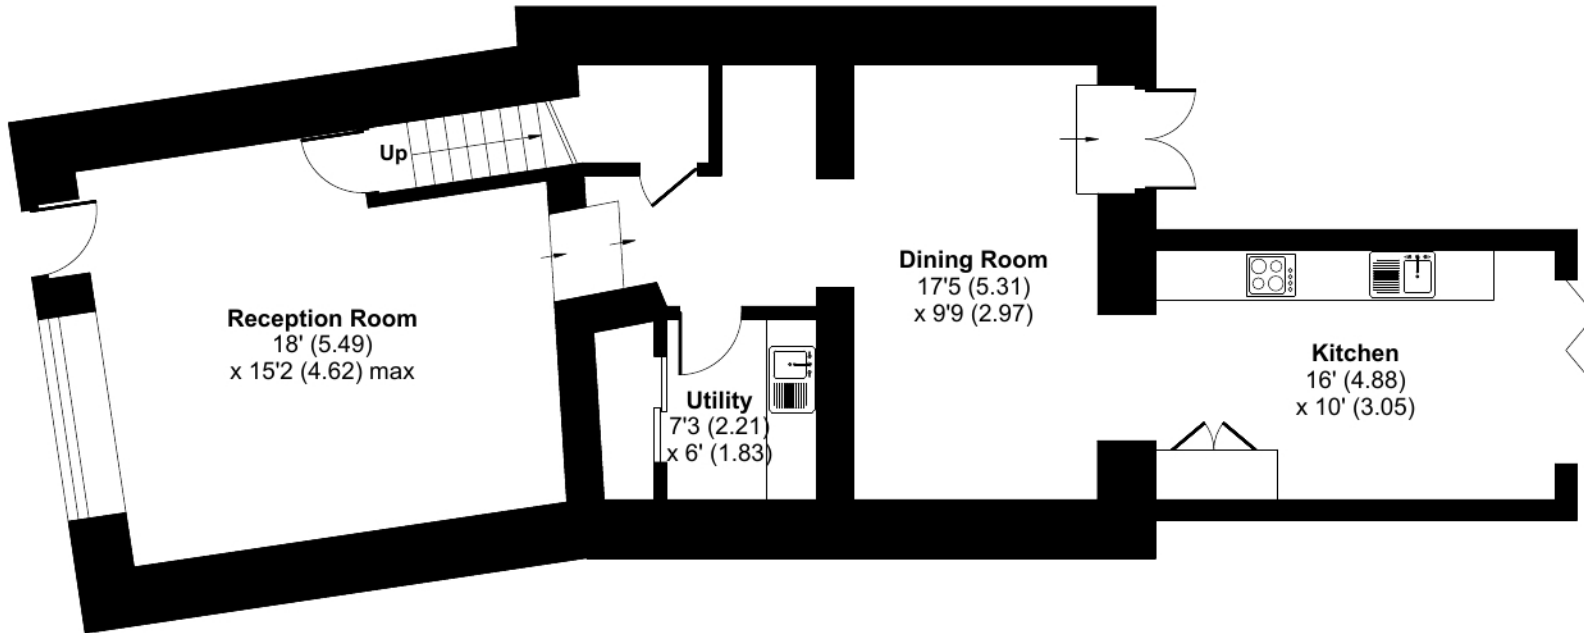

Prince Of Wales Dunkerton Hill, Peasedown St. John, Bath, BA2

Approximate Area = 1521 sq ft / 141.3 sq m

For identification only - Not to scale

FIRST FLOOR

GROUND FLOOR